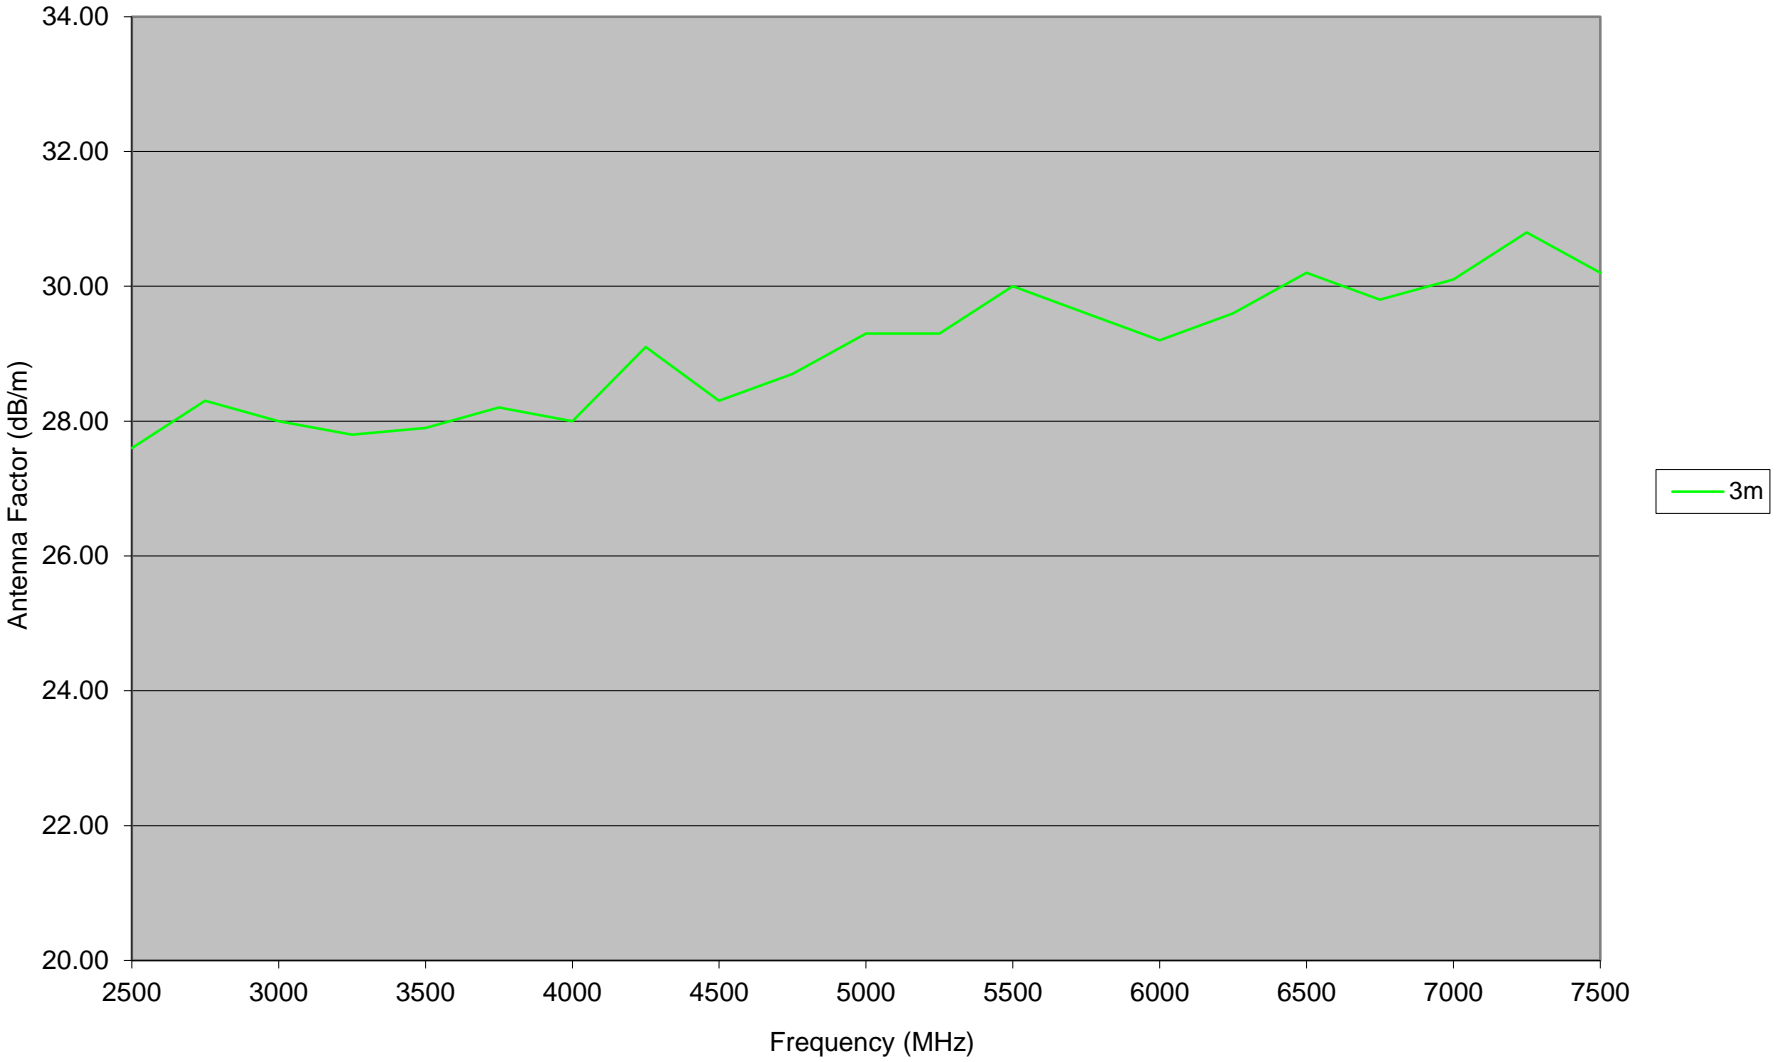

EM-6968 Typical Antenna Factors

EM-6968 Typical Gain Factors